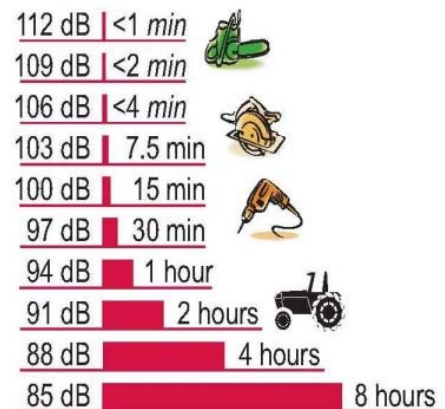

The ringing in George's ears started last fall. It was almost constant and very irritating. When George went to the doctor, he was diagnosed with tinnitus and hearing loss. Tinnitus is noise or ringing in the ears commonly caused by noise-induced hearing loss or ear injury. More recently, George noticed that he can't understand normal conversation well. People have to raise their voices for George to understand them. The doctor offered some treatment options for tinnitus; although, there is no cure for this condition. He also told George that his hearing loss was unfortunately permanent.

Discussion Questions:

1. What do you think caused George's tinnitus?
2. How can hearing loss and tinnitus be prevented?
3. Do you wear hearing protection? Why or why not?
4. How often do you say, "What did you say?"

Take Home Message:

Hearing loss is preventable. Hearing loss is permanent.

How Long Is Too Long?

The red bar below shows how long it takes for a particular sound level to become dangerous to the human ear. For example, a chain saw has a sound intensity of about 109 dB. Without proper hearing protection, running a chain saw for only 2 minutes can cause hearing loss!

It only takes...

<http://www.cdc.gov/niosh/docs/2007-175/pdfs/2007-175.pdf>

Created by the Southwest Center for Agricultural Health, Injury Prevention and Education
11937 US Hwy 271 Tyler, TX 75708 | www.swaqcenter.org | aqcenter@uthct.edu | 903.877.5998